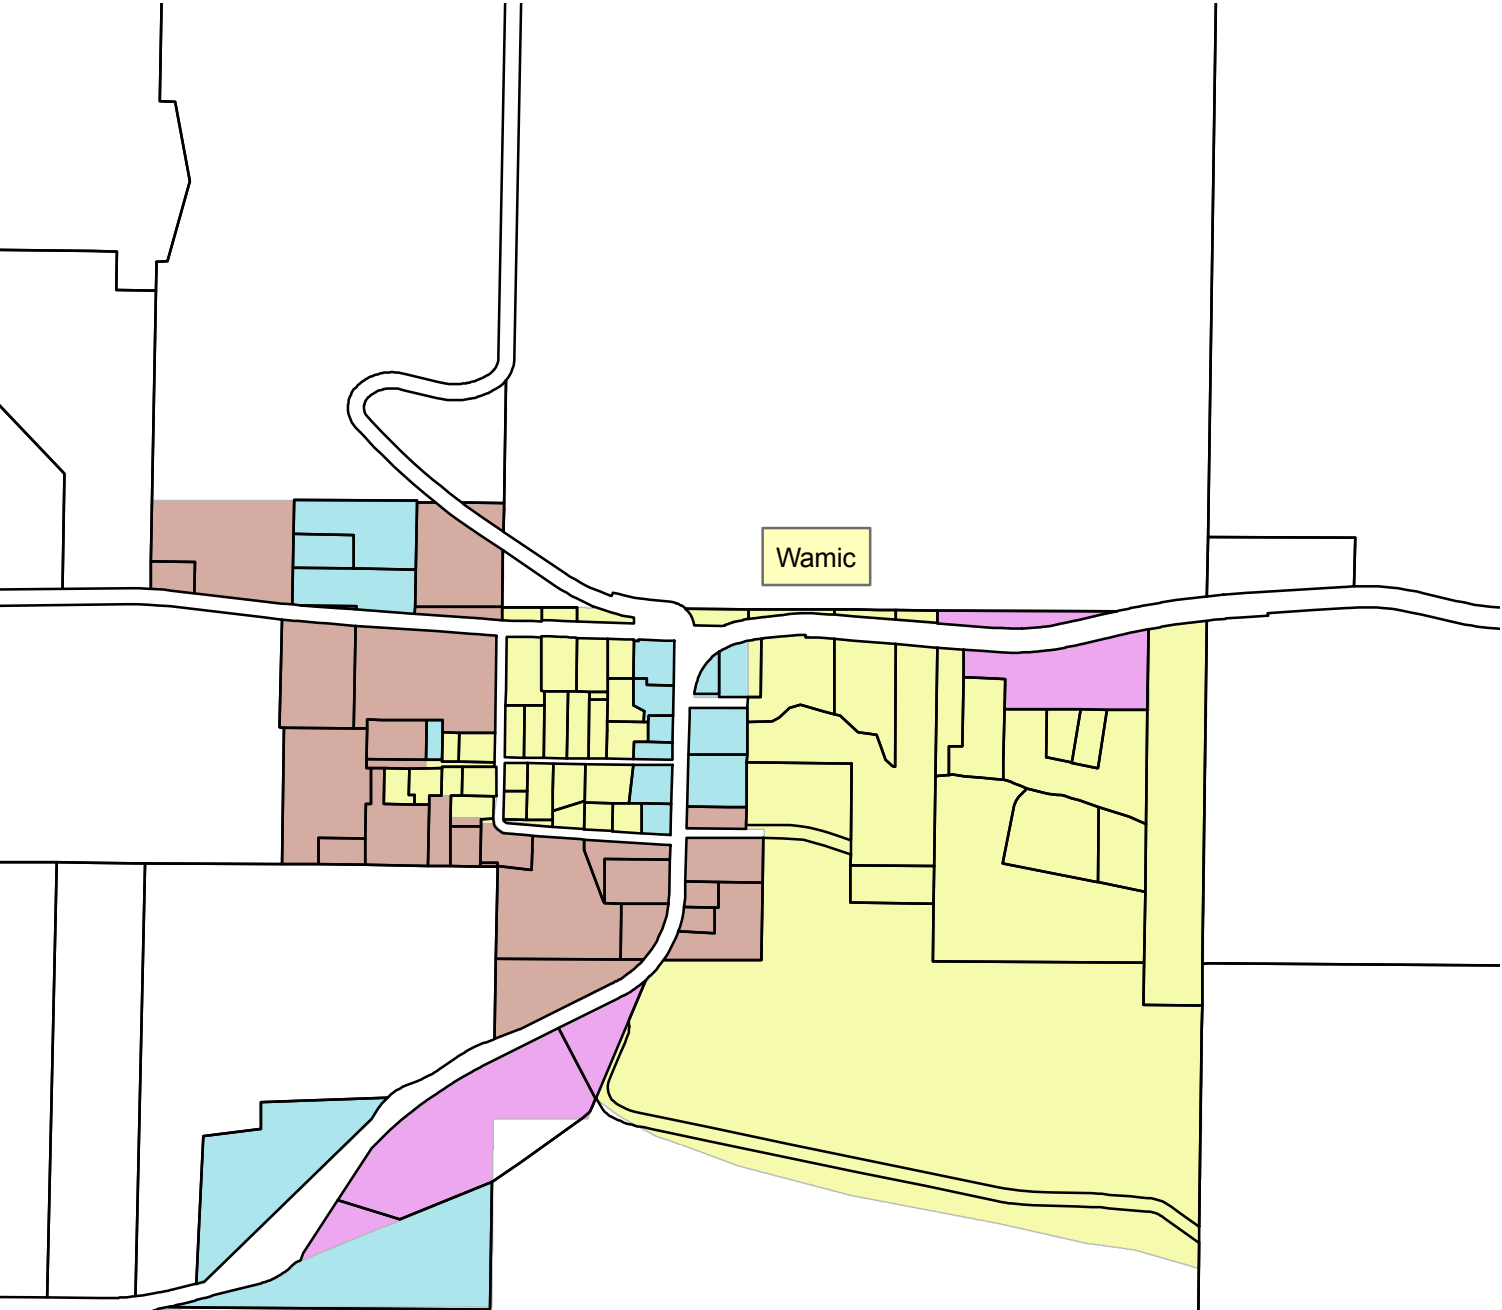

Central (Central) Wasco County Non-Resource Zones

Wamic

Zone

-  WAM C-2
-  WAM M-2
-  WAM R-2
-  WAM R-5