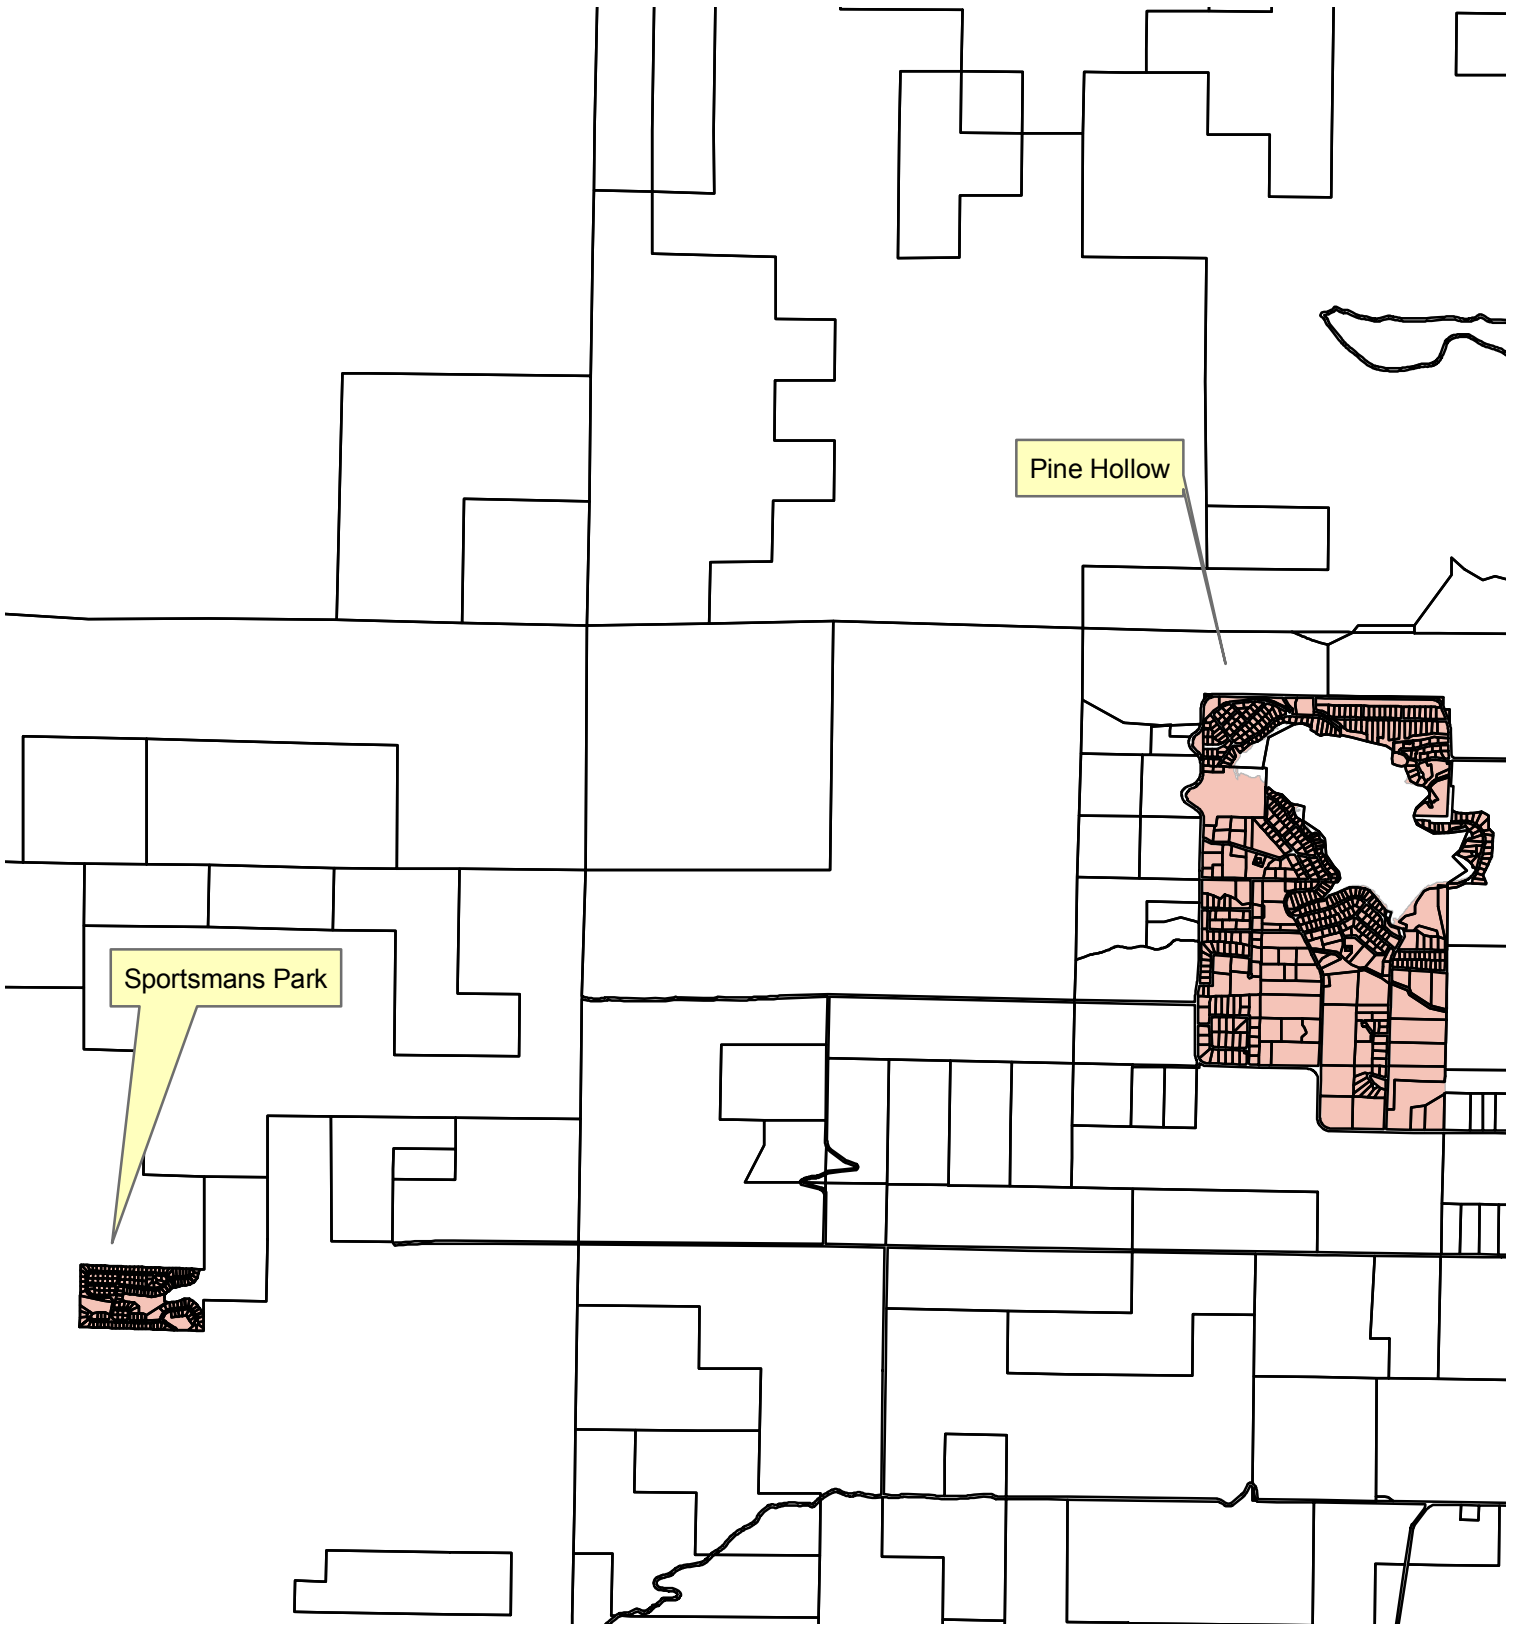

Central (Western) Wasco County Non-Resource Zones

Zone

 A-R