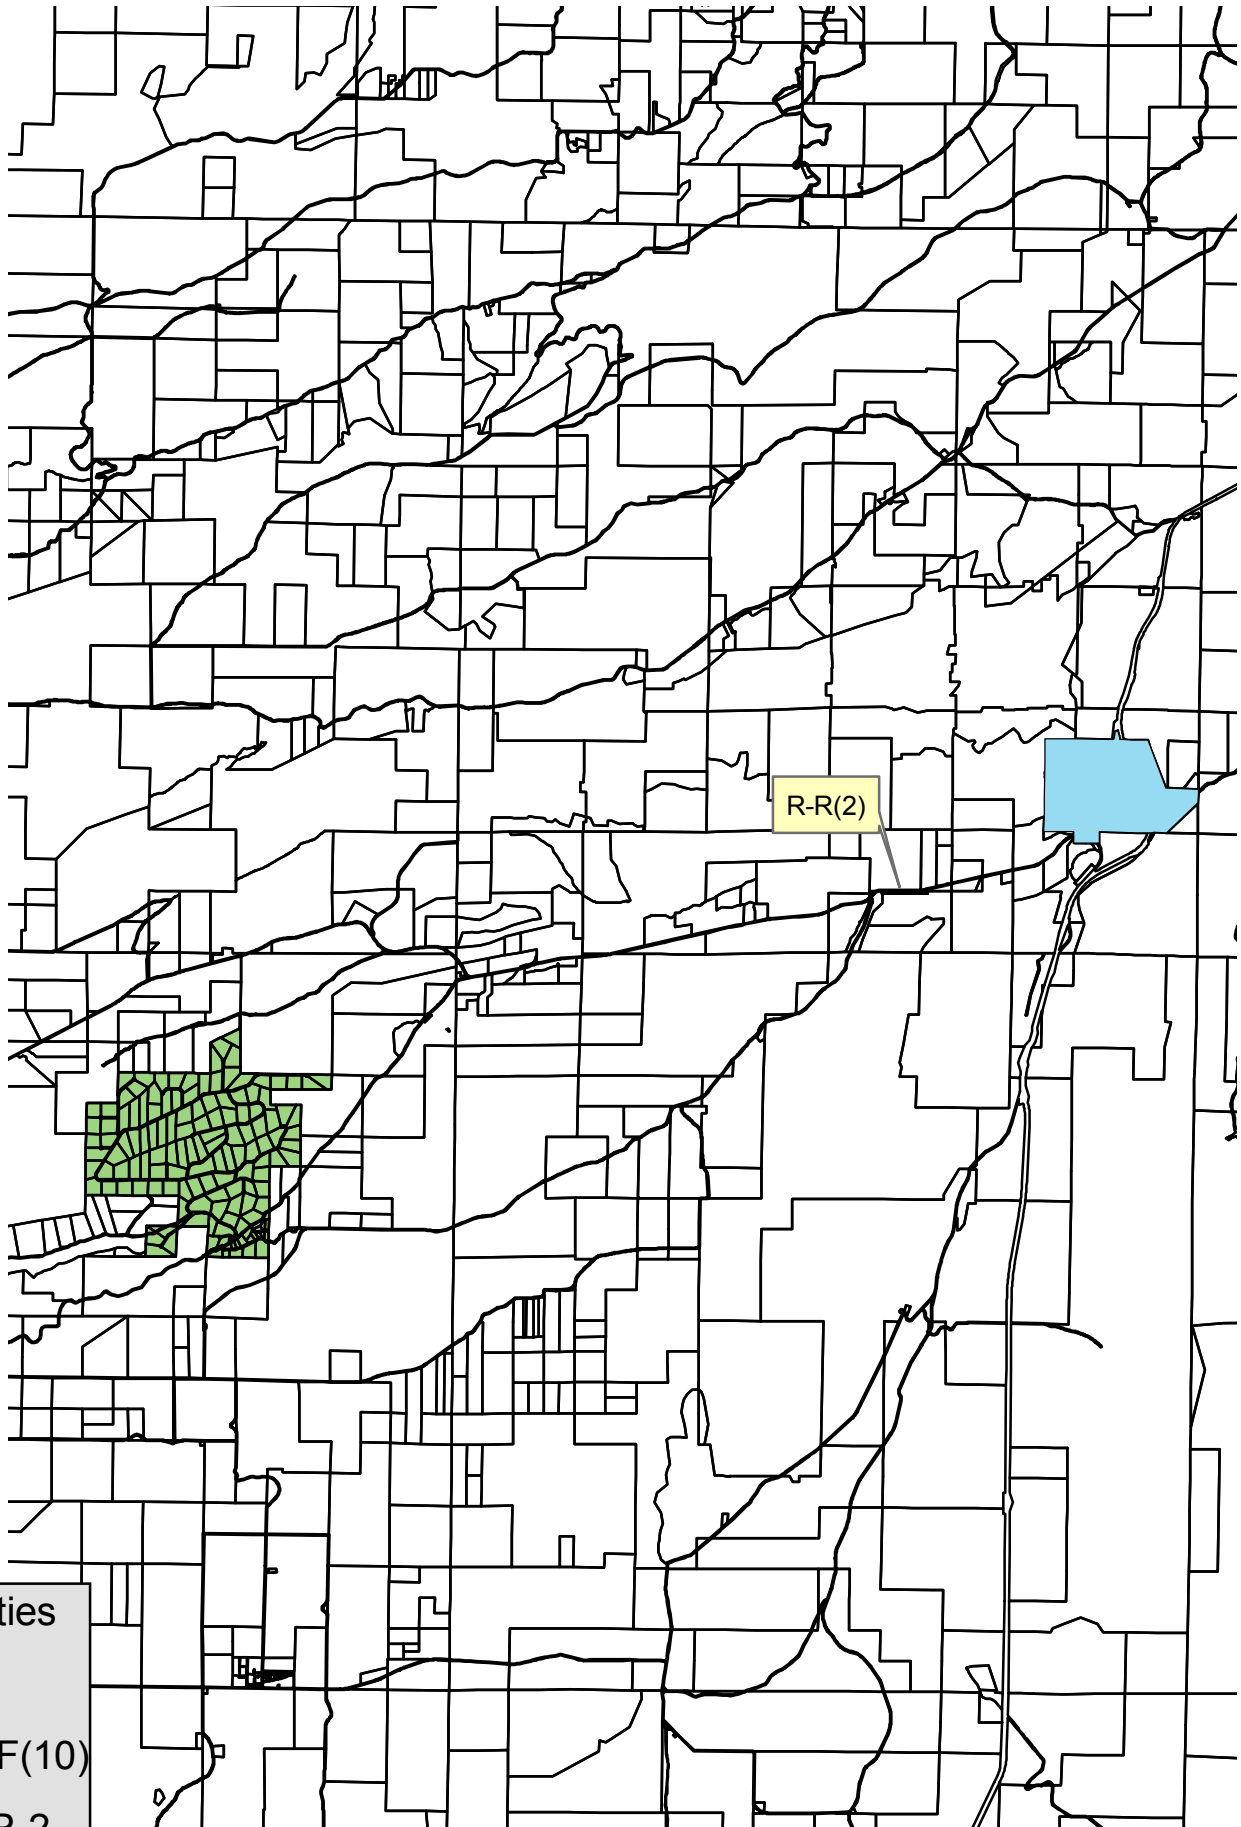

Lower Northwest Wasco County Non-Resource Zones

Zone	
	Cities
	F-F(10)
	RR-2