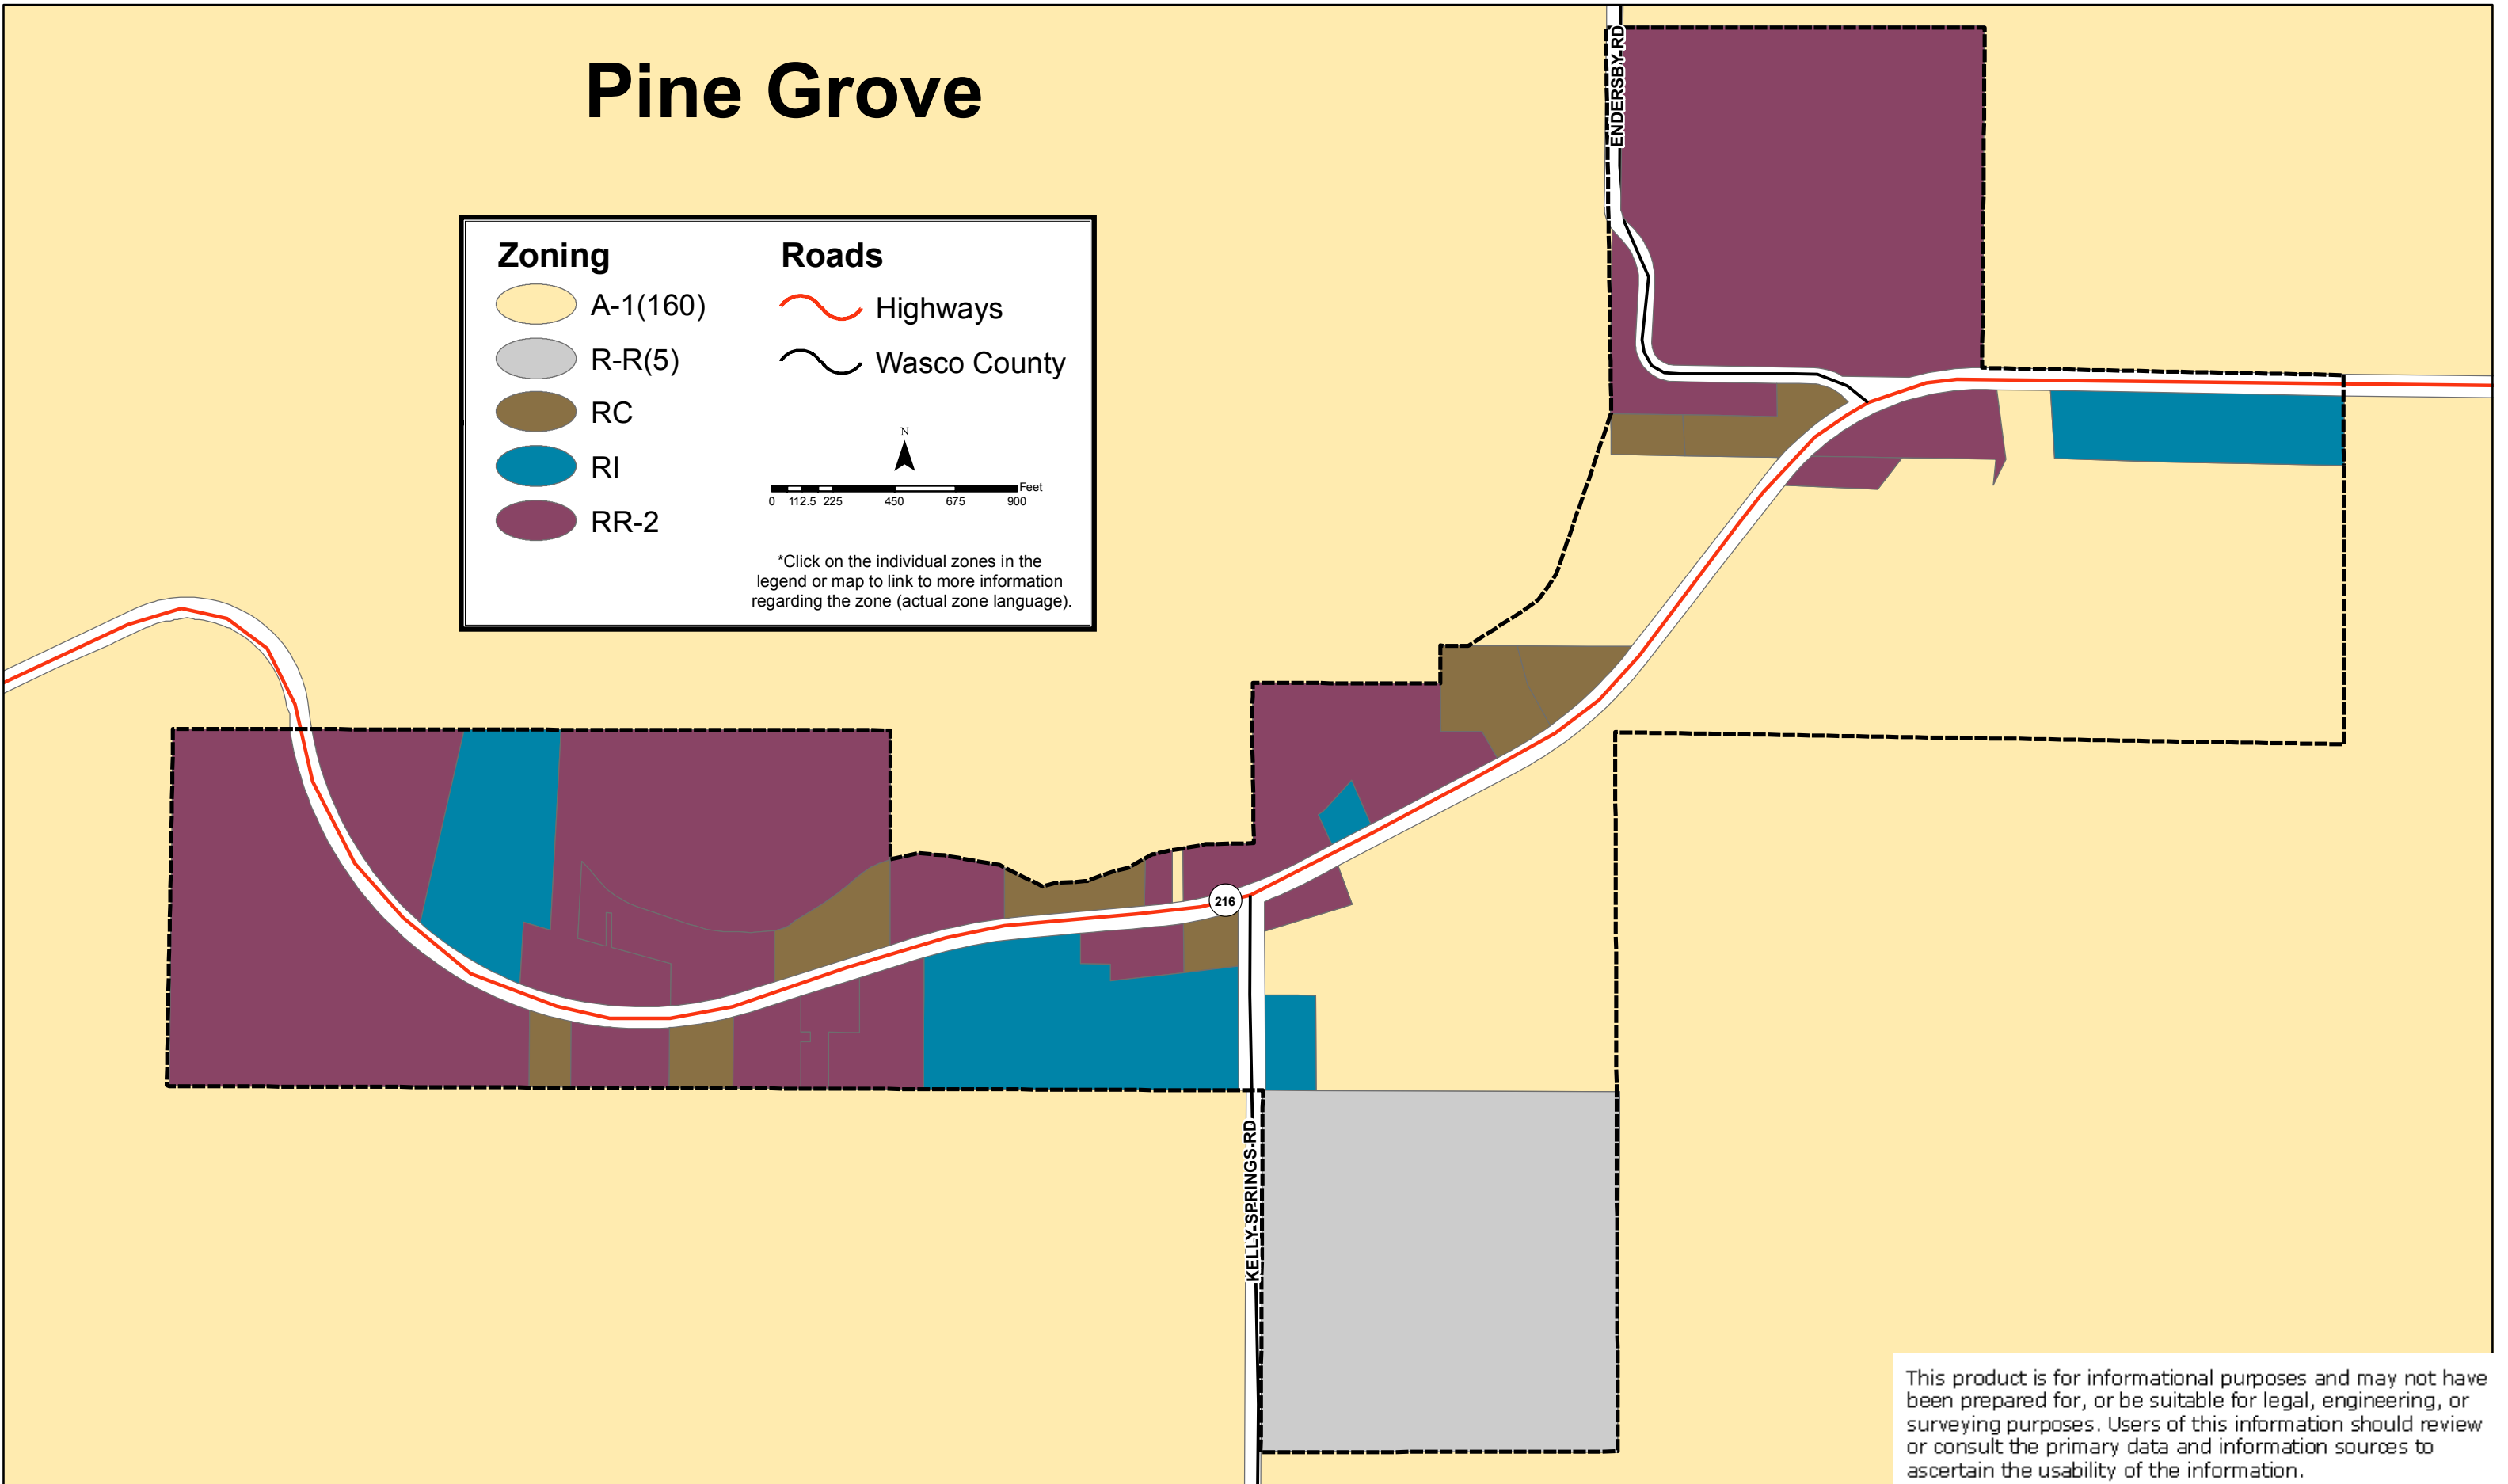

Pine Grove

Zoning	Roads
 A-1(160)	 Highways
 R-R(5)	 Wasco County
 RC	
 RI	
 RR-2	

N
0 112.5 225 450 675 900 Feet

*Click on the individual zones in the legend or map to link to more information regarding the zone (actual zone language).