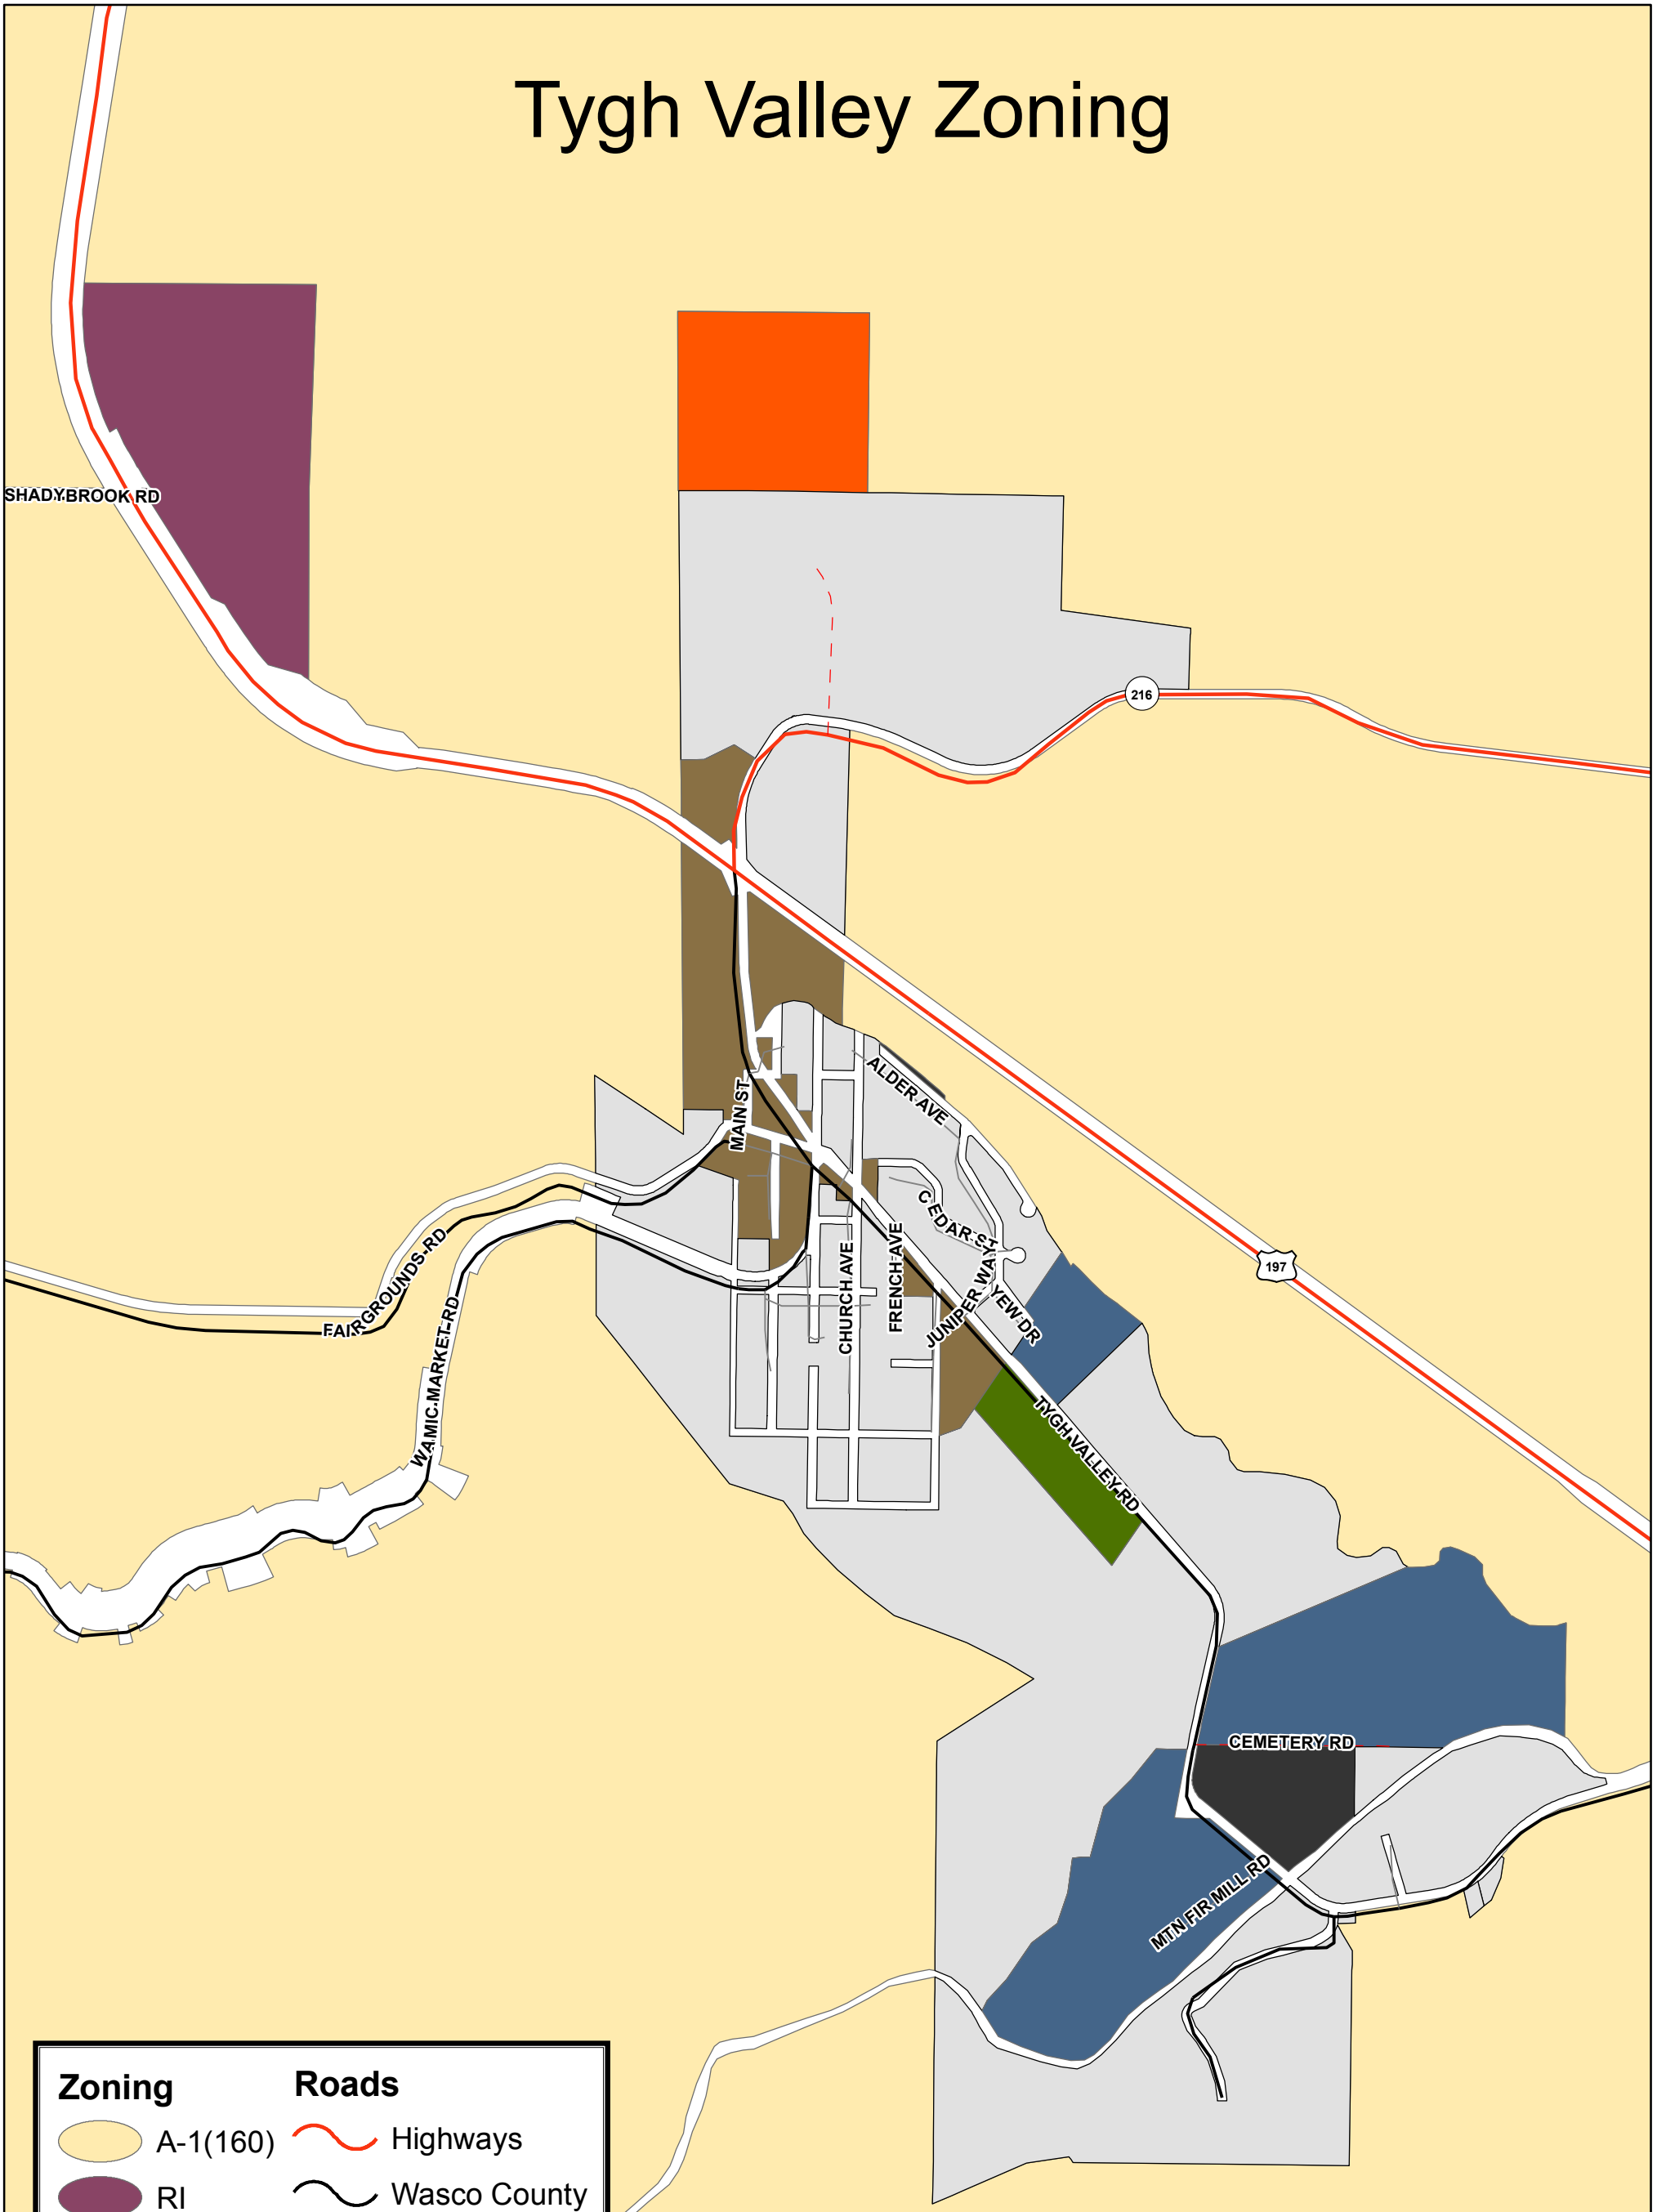

# Tygh Valley Zoning

Zoning	Roads
A-1(160)	Highways
RI	Wasco County
TV-A	Public Access
TV-C	Private Road
TV-M1	
TV-M2	
TV-R	
TV-RR	

June 2010  
 \*Click on the individual zones in the legend to link to more information regarding the zone (actual zone language).