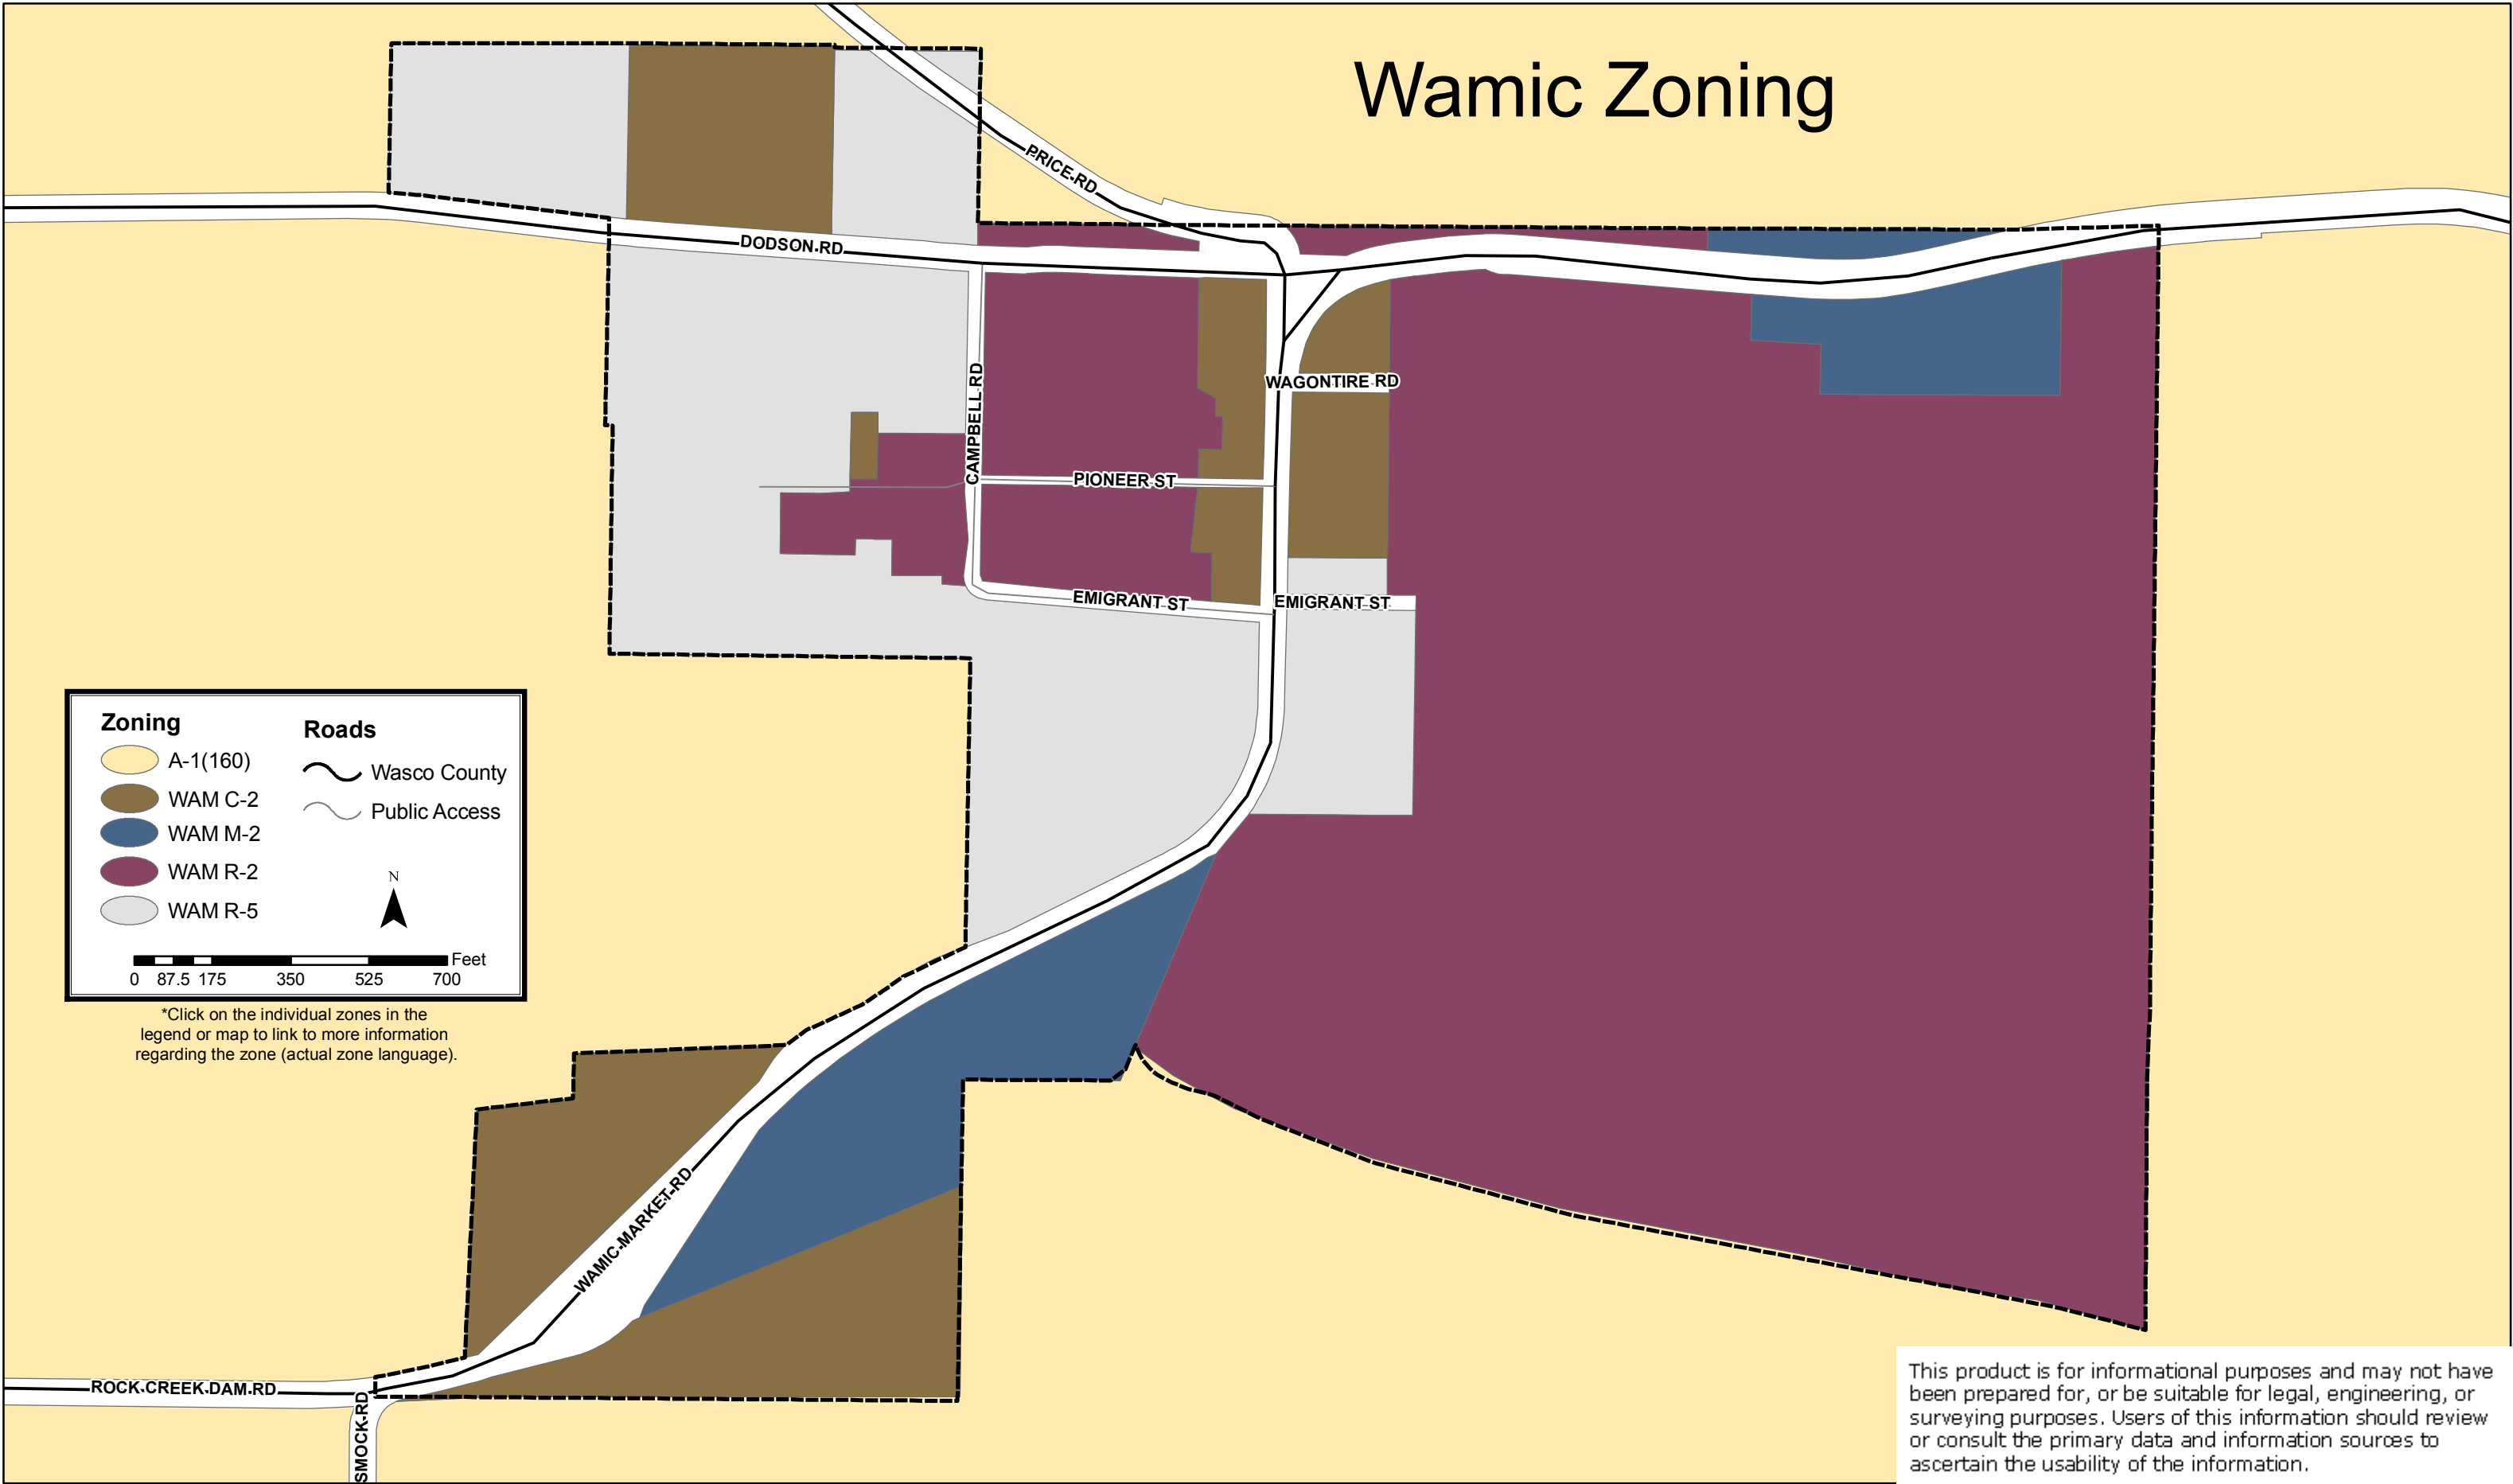

Wamic Zoning

Zoning	Roads
A-1(160)	Wasco County
WAM C-2	Public Access
WAM M-2	
WAM R-2	
WAM R-5	

0 87.5 175 350 525 700 Feet

N

*Click on the individual zones in the legend or map to link to more information regarding the zone (actual zone language).